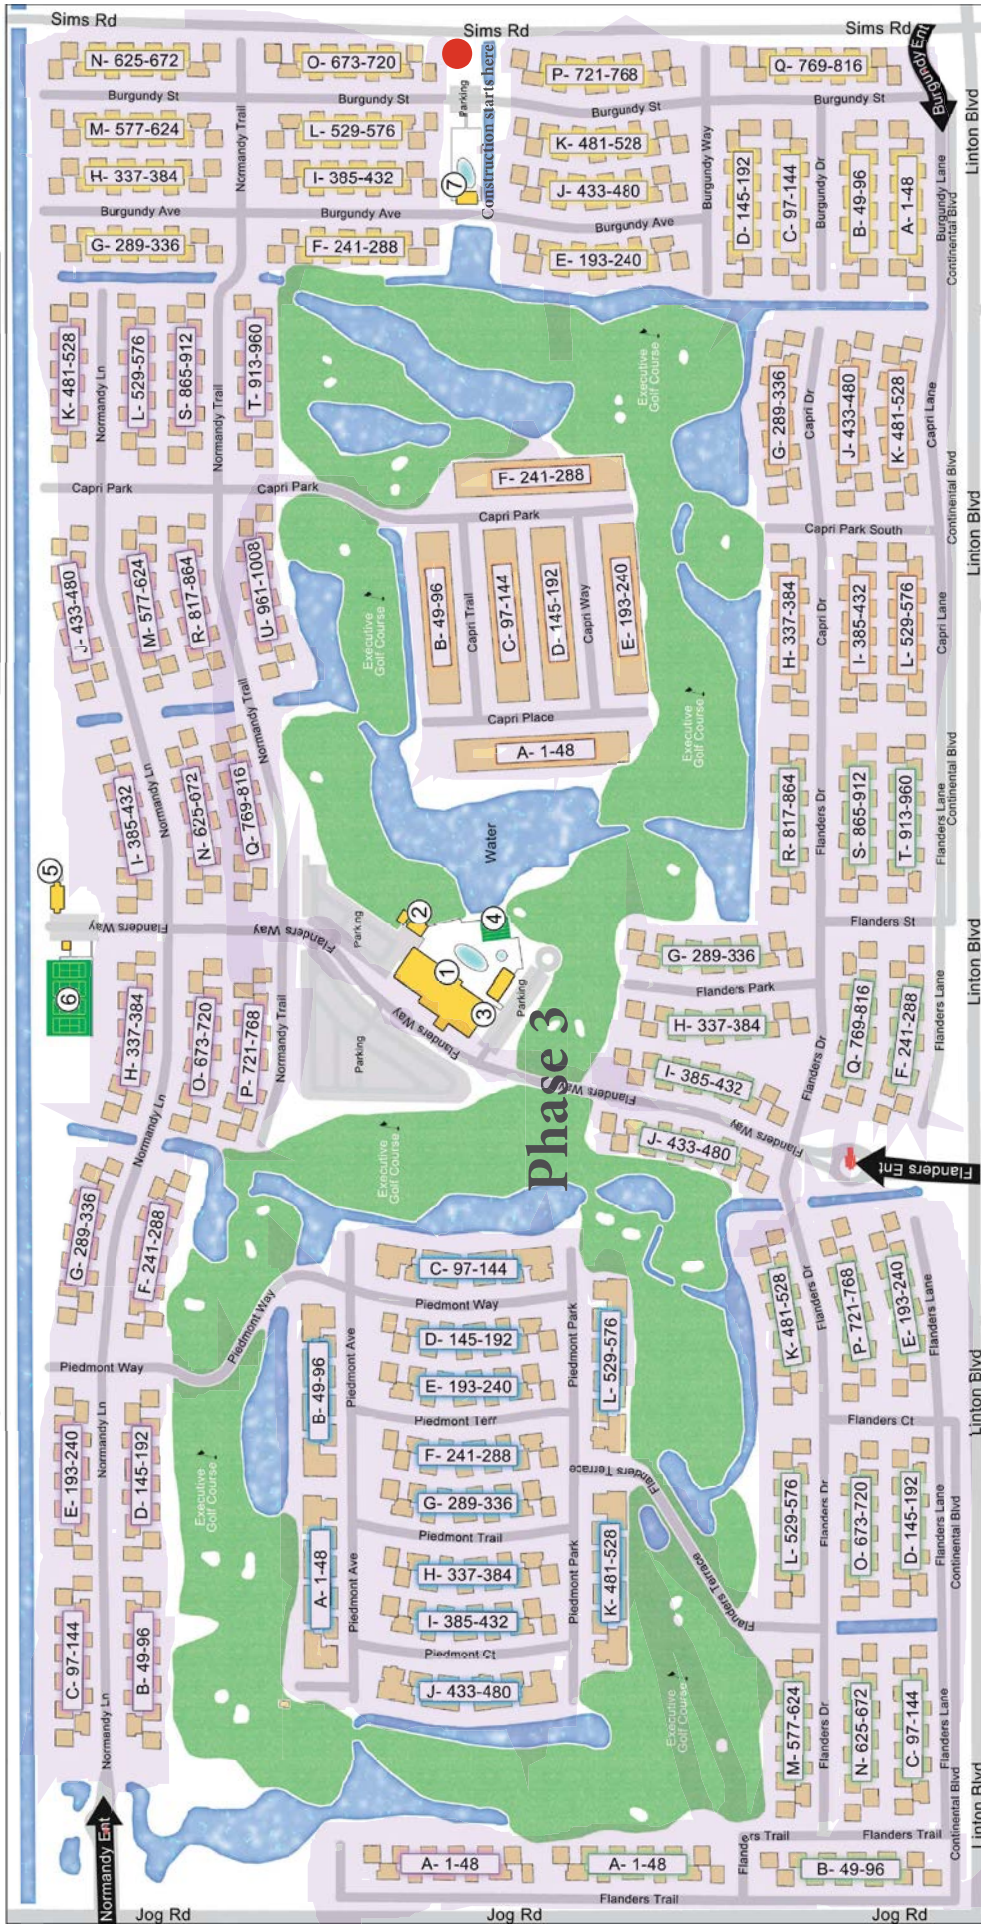

Kings Point - East Side

- ① Flanders Clubhouse, Pool
- ② Executive Pro Shop (Golf) & Snack Bar
- ③ Realty Office
- ④ Shuffleboard Courts
- ⑤ Normandy Picnic Pavilion

- ⑥ Normandy Har-Tru Tennis Courts
- ⑦ Burgundy Pool, Bath House

	Burgundy
	Capri
	Flanders
	Normandy
	Piedmont