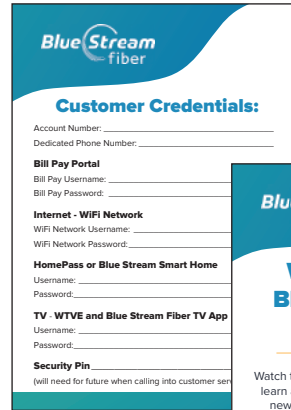

Welcome Guide Card

Customer Materials

- Welcome Guide Card that includes how-to videos and guides
- On-site Training
- Channel Lineup
- Magnets with phone number

Training opportunities

If you would like to explore these materials beforehand, please visit bluestreamfiber.com/welcome.